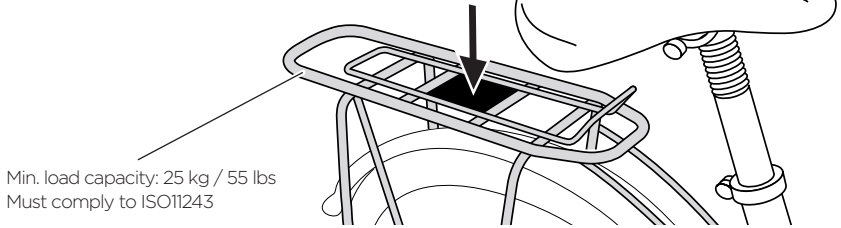

EN 14344

Europe & rest of the world	USA & Canada
9-72 M 9-22 kg 20-48,5 lbs	9-72 M 9-18 kg 20-40 lbs

Carbon Fiber Frame

Max. 25 km/h
15 mph

For mounting the Thule Yepp Maxi Adapter EasyFit.

1

Luggage carrier with EasyFit frame

Min. load capacity: 25 kg / 55 lbs
Must comply to ISO11243

Thule Yepp Maxi EasyFit Adapter: 12020409

Min. load capacity: 25 kg / 55 lbs
Must comply to ISO11243

2

i

*** max 100 mm
max (3.94")**

*** DE max 0 mm**