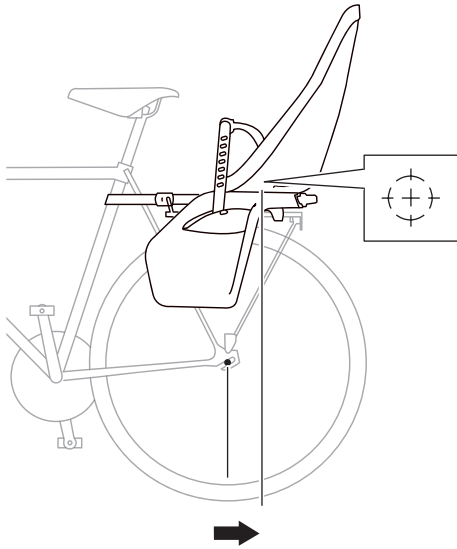

Min. load capacity: 25 kg / 55 lbs
Must comply to ISO11243

Thule Yepp Maxi EasyFit Adapter: 12020409

Min. load capacity: 25 kg / 55 lbs
Must comply to ISO11243

2

i

*** max 100 mm
max (3.94")**

*** DE max 0 mm**