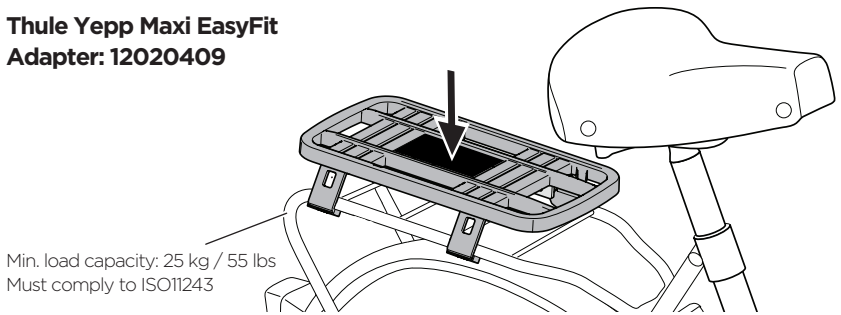

EN 14344

Europe & rest of the world	USA & Canada
9-72 M 9-22 kg 20-48,5 lbs	9-72 M 9-18 kg 20-40 lbs

Carbon Fiber Frame

Max. 25 km/h
15 mph

For mounting the Thule Yepp Maxi Adapter EasyFit.

1

Luggage carrier with EasyFit frame

Min. load capacity: 25 kg / 55 lbs
Must comply to ISO11243

Thule Yepp Maxi EasyFit Adapter: 12020409

Min. load capacity: 25 kg / 55 lbs
Must comply to ISO11243

2

i

*** max 100 mm
max (3.94")**

*** DE max 0 mm**