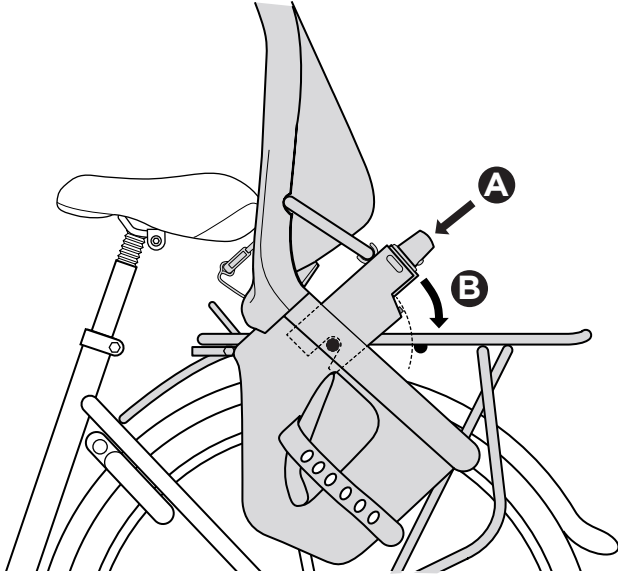

EN 14344

Europe & rest of the world	USA & Canada
9-72 M 9-22 kg 20-48,5 lbs	9-72 M 9-18 kg 20-40 lbs

Carbon Fiber Frame

Max. 25 km/h
15 mph

For mounting the Thule Yepp Maxi Adapter EasyFit.

1

Luggage carrier with EasyFit frame

Min. load capacity: 25 kg / 55 lbs
Must comply to ISO11243

Thule Yepp Maxi EasyFit Adapter: 12020409

Min. load capacity: 25 kg / 55 lbs
Must comply to ISO11243

2

i

*** max 100 mm
max (3.94")**

*** DE max 0 mm**