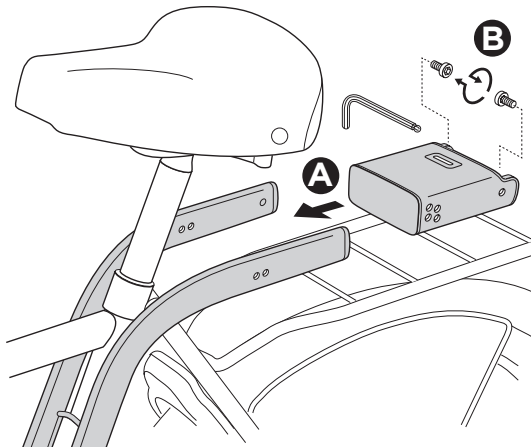

EN 14344

Europe & rest of the world	USA & Canada
9-72 M 9-22 kg 20-48,5 lbs	9-72 M 9-18 kg 20-40 lbs

Compatible seat tubes/ Passende rahmen

Carbon Fiber Frame

1

2

5

6