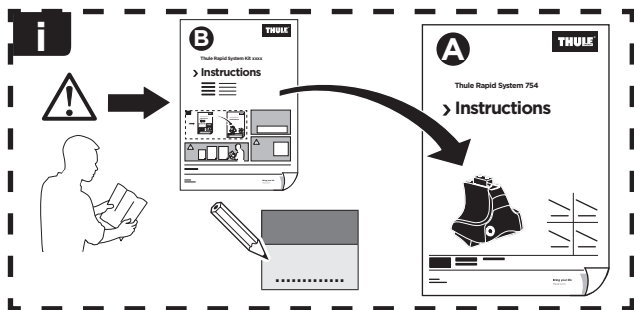

# > Instructions

**HONDA Fit**, 5-dr Hatchback, 14- / \*15-

**HONDA Jazz**, 5-dr Hatchback, 14-

\*North America

ISO 11154-E

141751

C.20150507  
519-1751-02

Bring your life  
thule.com