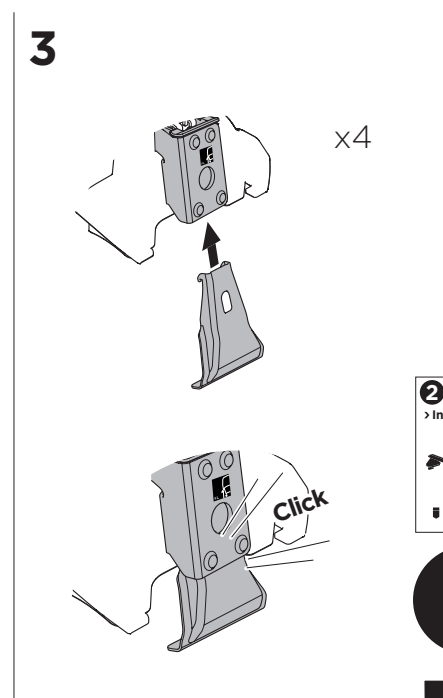

ISO 11154-E

THULE WingBar Evo	THULE WingBar Edge	THULE WingBar	THULE SquareBar	Evo X (scale)	Edge X (scale)
TOYOTA Prius+, 5-dr Estate, 12-				43,5	J
TOYOTA Prius+, 5-dr Estate, 12- (with glass roof)				43,5	J
TOYOTA Prius V, 5-dr Wagon, *12-				43,5	J
TOYOTA Prius V, 5-dr Wagon, *12- (with glass roof)				43,5	J