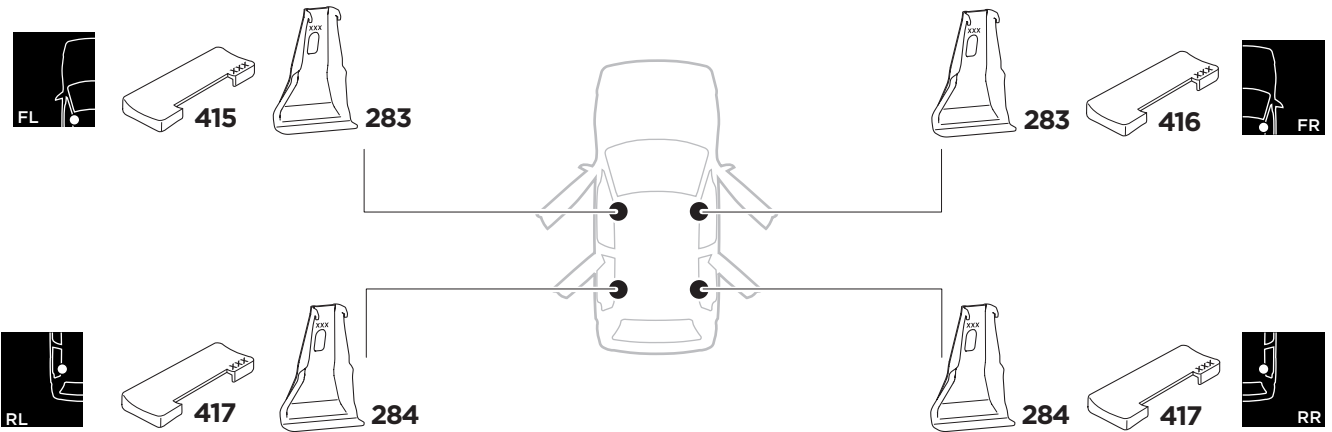

1

Kit 5129

- TOYOTA Prius+, 5-dr Estate, 12-
 - TOYOTA Prius+, 5-dr Estate, 12- (with glass roof)
 - TOYOTA Prius V, 5-dr Wagon, *12-
 - TOYOTA Prius V, 5-dr Wagon, *12- (with glass roof)
- *North America

ISO 11154-E

THULE WingBar Evo	THULE WingBar Edge	THULE WingBar	THULE SquareBar	Evo X (scale)	Edge X (scale)
TOYOTA Prius+, 5-dr Estate, 12-				43,5	J
TOYOTA Prius+, 5-dr Estate, 12- (with glass roof)				43,5	J
TOYOTA Prius V, 5-dr Wagon, *12-				43,5	J
TOYOTA Prius V, 5-dr Wagon, *12- (with glass roof)				43,5	J