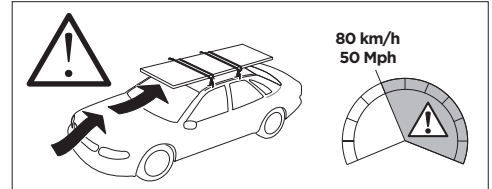

ISO 11154-E

THULE WingBar Evo	THULE WingBar Edge	THULE WingBar	THULE SquareBar	Evo X (scale)	Edge X (scale)
TOYOTA Prius+, 5-dr Estate, 12-				43,5	J
TOYOTA Prius+, 5-dr Estate, 12- (with glass roof)				43,5	J
TOYOTA Prius V, 5-dr Wagon, *12-				43,5	J
TOYOTA Prius V, 5-dr Wagon, *12- (with glass roof)				43,5	J