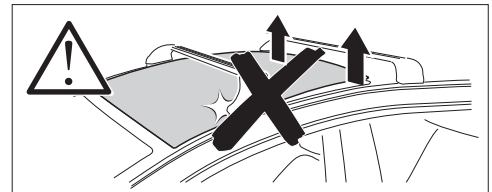

ISO 11154-E

THULE WingBar Evo	THULE WingBar Edge	THULE WingBar	THULE SquareBar	Evo X (scale)	Edge X (scale)
TOYOTA Prius+, 5-dr Estate, 12-				43,5	J
TOYOTA Prius+, 5-dr Estate, 12- (with glass roof)				43,5	J
TOYOTA Prius V, 5-dr Wagon, *12-				43,5	J
TOYOTA Prius V, 5-dr Wagon, *12- (with glass roof)				43,5	J