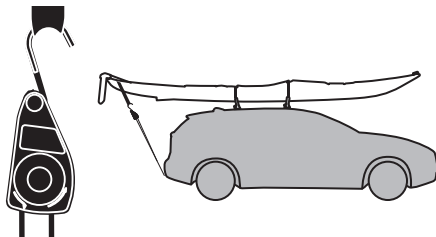

EN Accessories	DK Tilbehør	UK Аксессуары	EL Εξαρτήματα
DE Zubehör	NE Tilbehør	BG Принадлежности	TR Aksesuarlar
FR Accessoires	FI Lisävarusteet	CS Doplňky	AR الملحقات
NL Accessoires	ET Lisavarustus	SK Príslušenstvo	HE אביזרים
IT Accessori	LV Piederumi	SL Dodatki	ZH 附件
ES Accesorios	LT Priedai	HR/BiH Dodaci	JA アクセサリー
PT Acessórios	PL Akcesoria	RO Accesorii	KO 액세서리
SV Tillbehör	RU Аксессуары	HU Tartozékok	TH อุปกรณ์เสริม

Thule SquareBar Adapter
8897

Thule QuickDraw
838