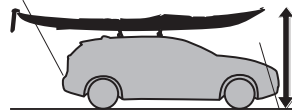

x4

x4

x2

Thule WingBar Evo

Thule WingBar

Thule SlideBar

Thule Squarebar

i

= **Max.
45 kg**

4 kg

**Max
130 km/h**

i

i

i

Thule WingBar
Evo

Thule WingBar