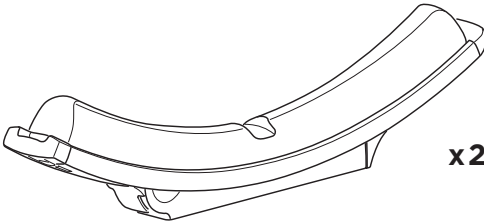

➤ Instructions

Thule K-Guard 840

CITY CRASH
Complies with ISO norm

x2

x2

x4

x4

x4

x4

x4

x2

Thule WingBar Evo

Thule WingBar

Thule SlideBar

Thule Squarebar

i