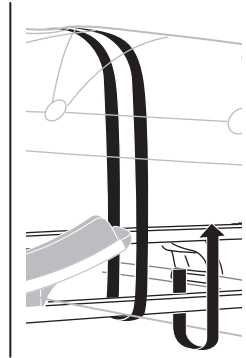

12

i SlideBar

320

x2
x2

x2
x2