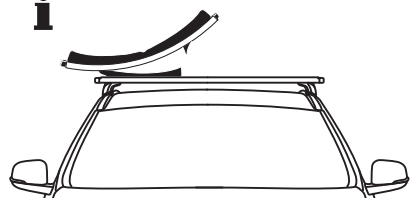

x4

x4

x2

Thule WingBar Evo

Thule WingBar

Thule SlideBar

Thule Squarebar

i

= **Max.
45 kg**

4 kg

**Max
130 km/h**

i

i

i

Thule WingBar
Evo

Thule WingBar

Thule SlideBar

+

+
Thule SquareBar
Adapter 8897

Thule SquareBar

i

Thule WingBar/
WingBar Evo
SlideBar

Thule SquareBar

+
Thule SquareBar
Adapter 8897